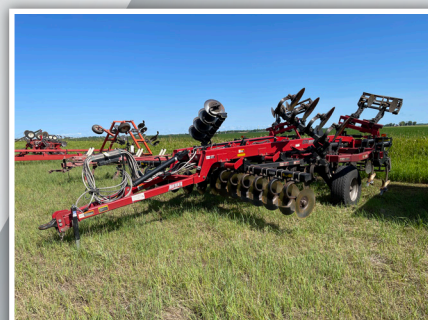

AUCTION

Farm Retirement

TIMED ONLINE

1495 210th Street,
Barnum, Iowa

CASE IH 7250

Bidding Opens: Wednesday, August 2

CLOSES: WEDNESDAY, AUGUST 9 | 2PM CDT 2023

QuadTrac, MFWD & 2WD Tractors, Combine, Heads & Head Trailers,
Planter, Seed Tender, Sprayers, Tillage Equipment, Grain Carts & Gravity Wagons,
Liquid Nurse Tanks, Augers, Technology, Fuel Tanks and More!

2013 CASE IH 550 QUADTRAC

2021 CASE IH 7250

2011 JOHN DEERE 8235R

1992 JOHN DEERE 4760

1990 JOHN DEERE 4555

Steve & Joan Julius

Steffes Group Representative
TIM MEYER, 319.750.1233

2009 JOHN DEERE 1770NT

FAST 9613N

2014 CASE IH TIGERMATE 200

2013 CASE IH 870

BRENT & PARKER GRAVITY WAGONS

CASE IH 550 QUADTRAC

Load Out:

Friday, August 11 from 8AM - 3PM.

Forklift will be reserved for load out until Friday, August 18th. All items must be removed by August 23, 2023.