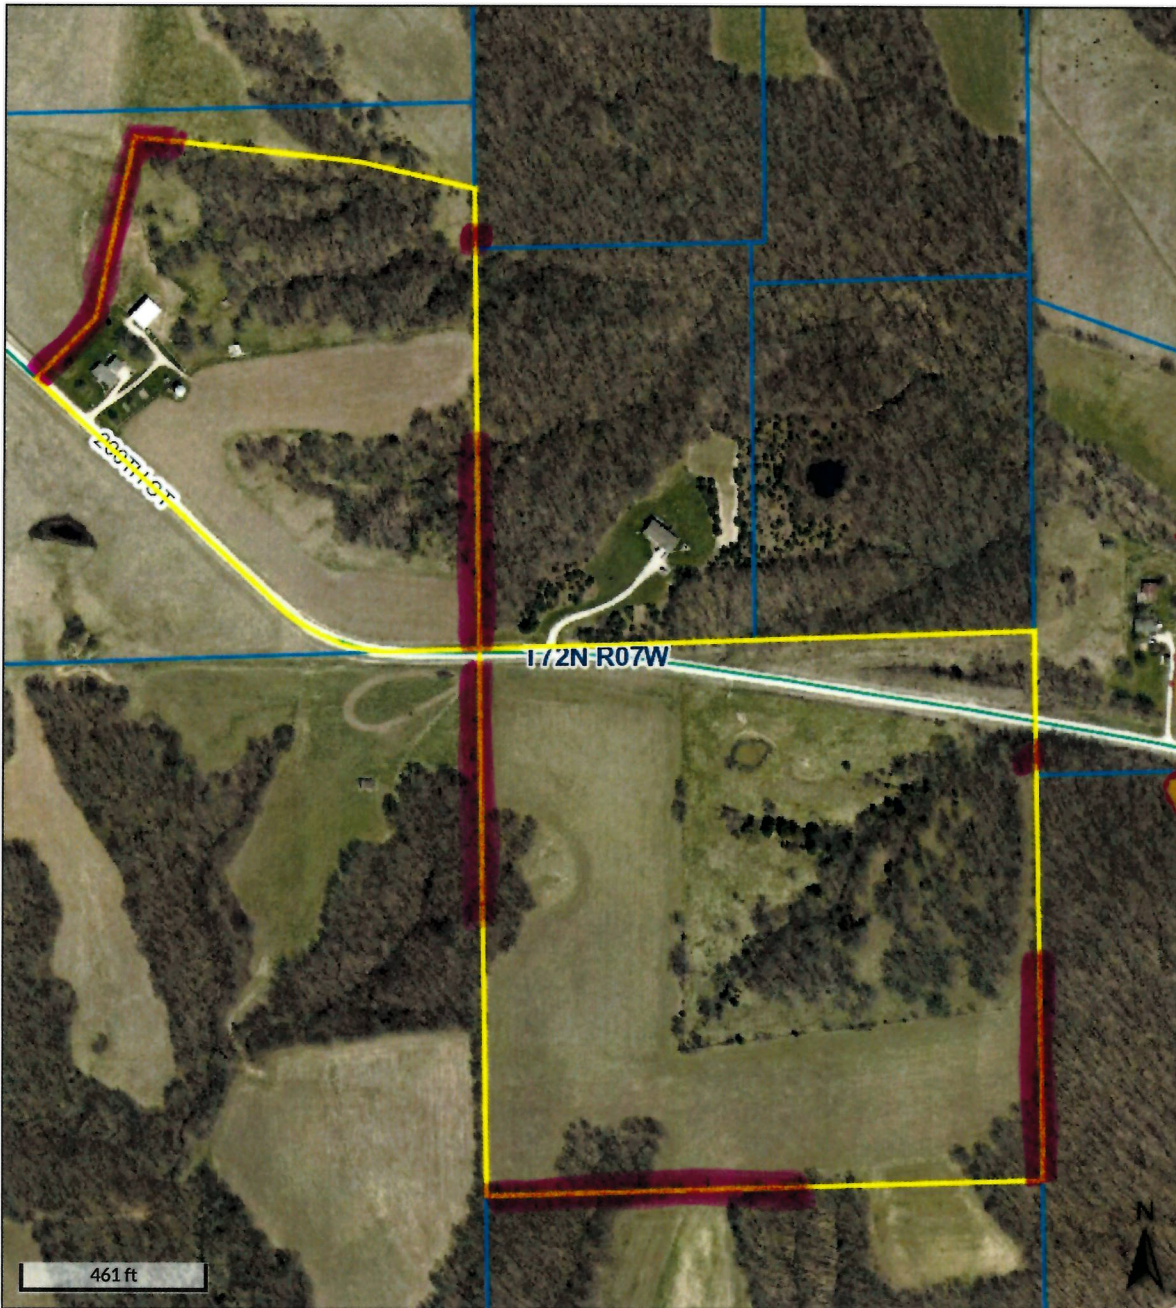

 = Buyer Responsible Fencing

Overview

Legend

-  Roads
-  Political Township
-  PLS Townships
-  Approved Flood Zone X - 500 Year Flood Area
-  Approved Flood Zone A - 100 Year Flood Area
- Parcels
-  <all other values>
- Yes