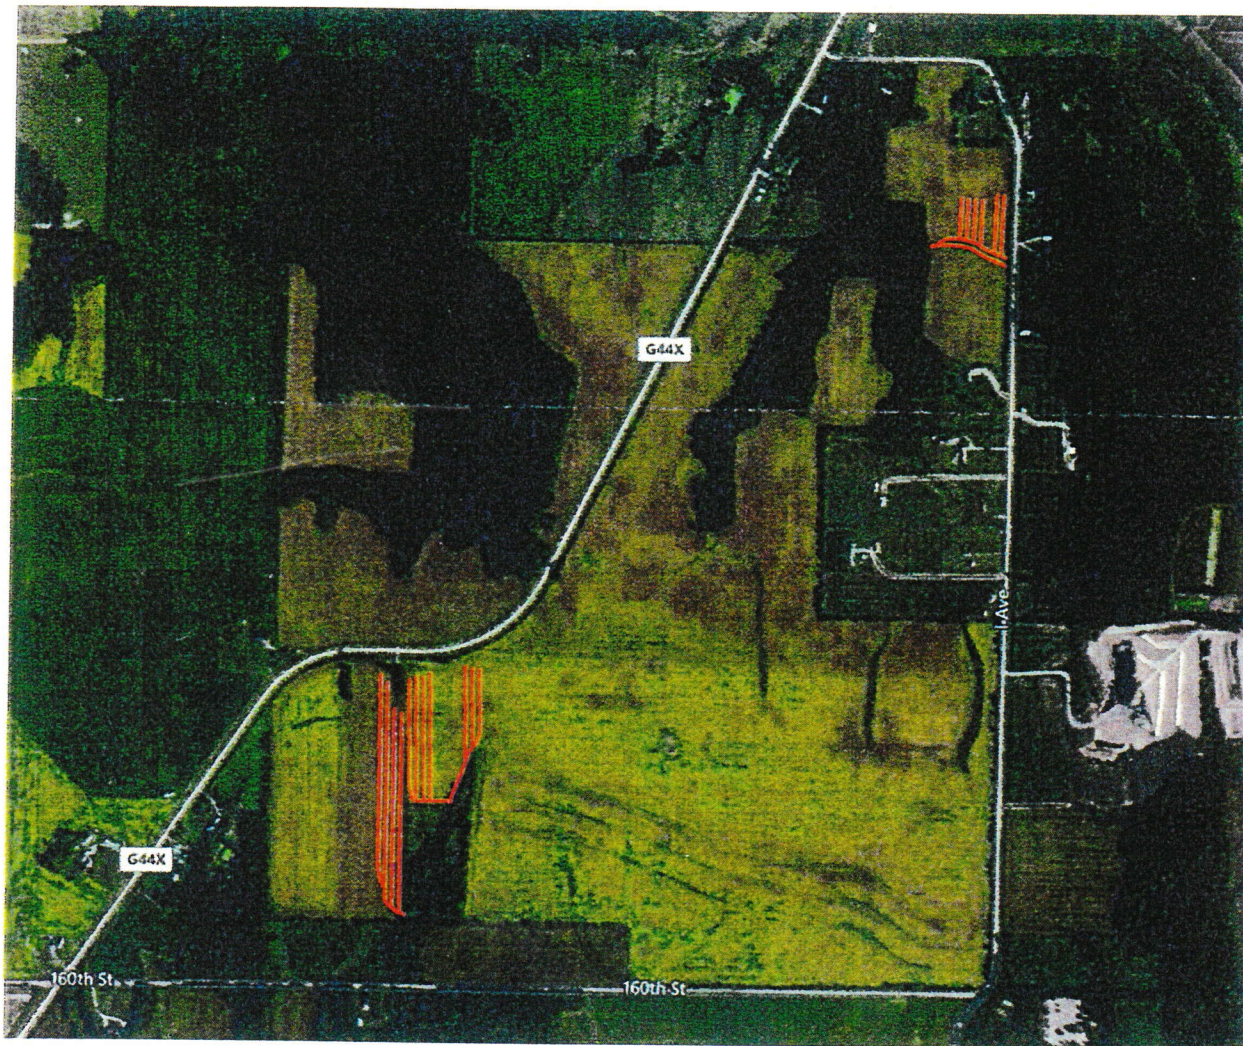

G44X  
Name

Client: Jim Rebhuhn - 2017  
Farm: Grandview  
Field: G44X  
Name: Tile - Fall 2017  
Date: 10/24/2017

 4 inch tile 14976.39 ft