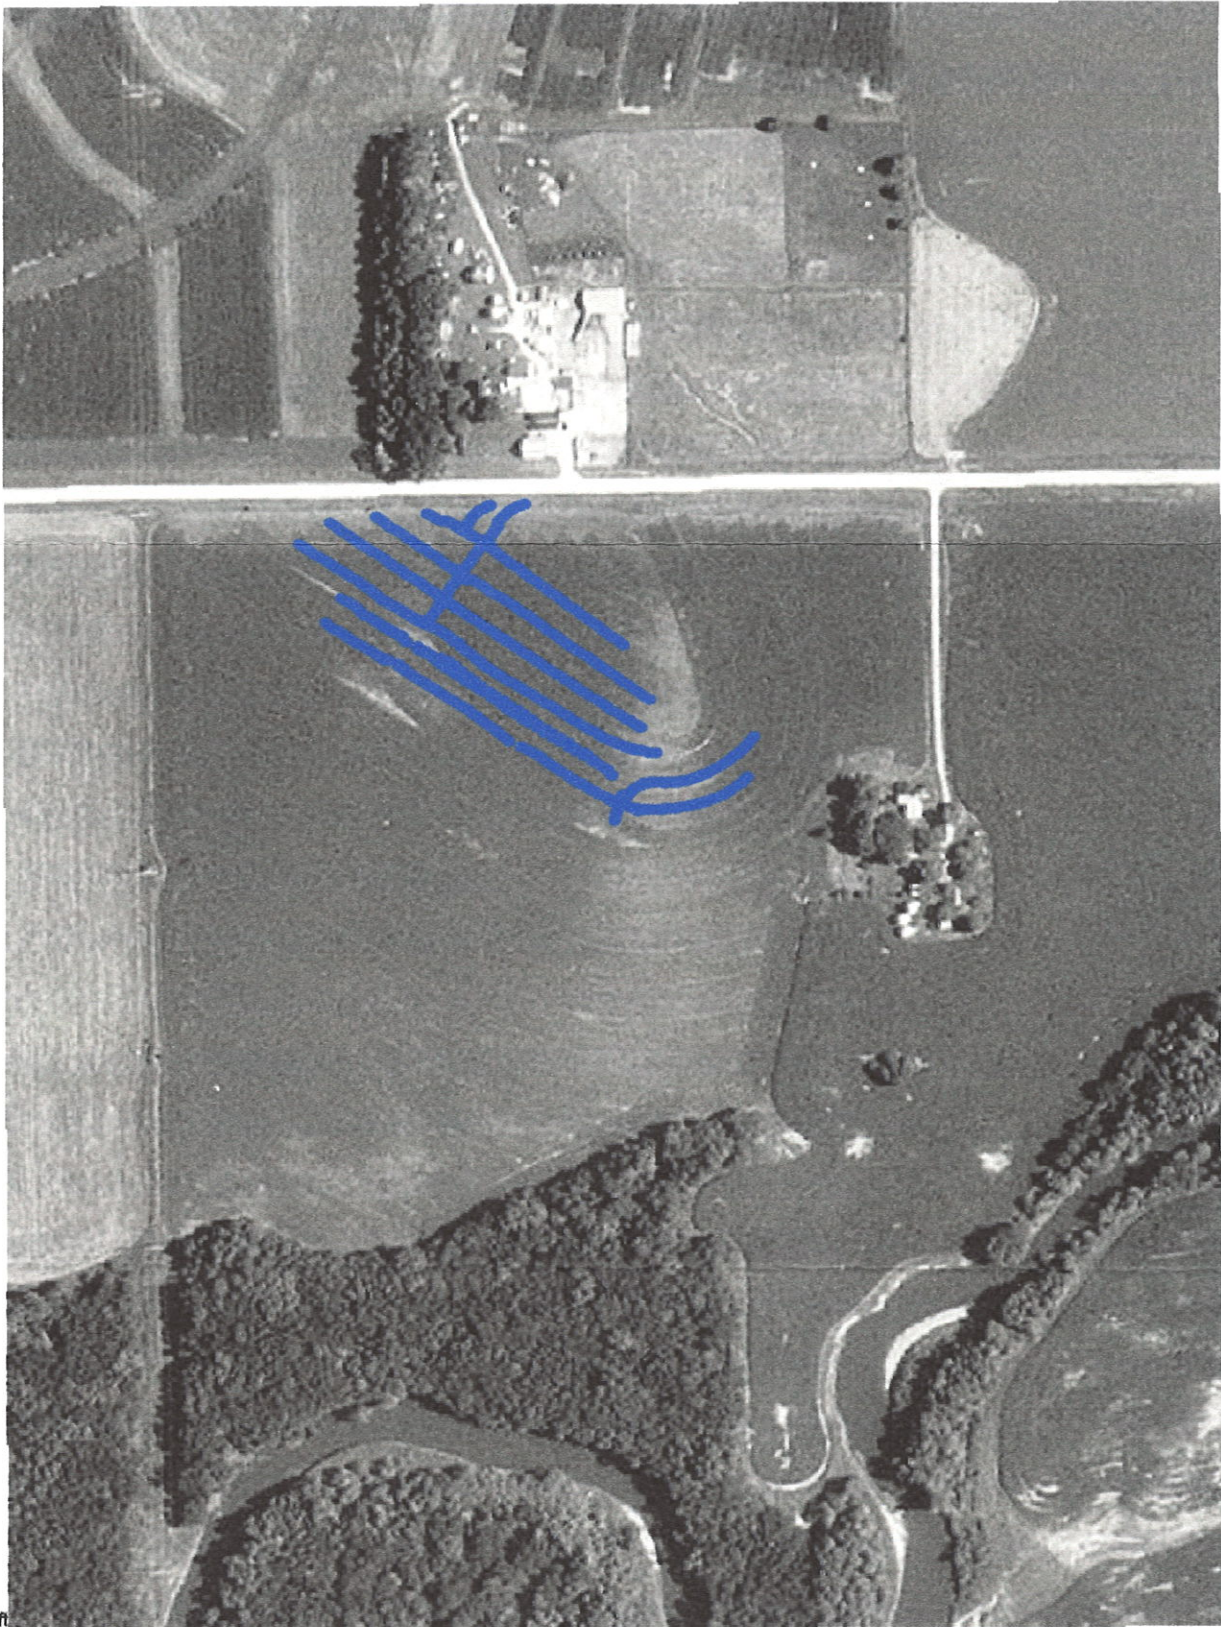

0 55ft

1
N

Tiller : Hershberger Tiling Inc.

Farm : Sash, Kevin

County : Benton, Bruce, Sec. 9

Ending Date : 6/17/2008

Dataset Name

■ 4 (4,421 ft)

0 150ft

Tiller : Hershberger Tiling Inc.

Farm : Sash, Kevin

County : Benton, Bruce, Sec. 9

Ending Date : 6/17/2008

Ag Leader Technology SMS Basic - 6/18/2008 11:39:07 AM

Dataset Name

■ 4 (4, ~~893~~.80 ft)
421