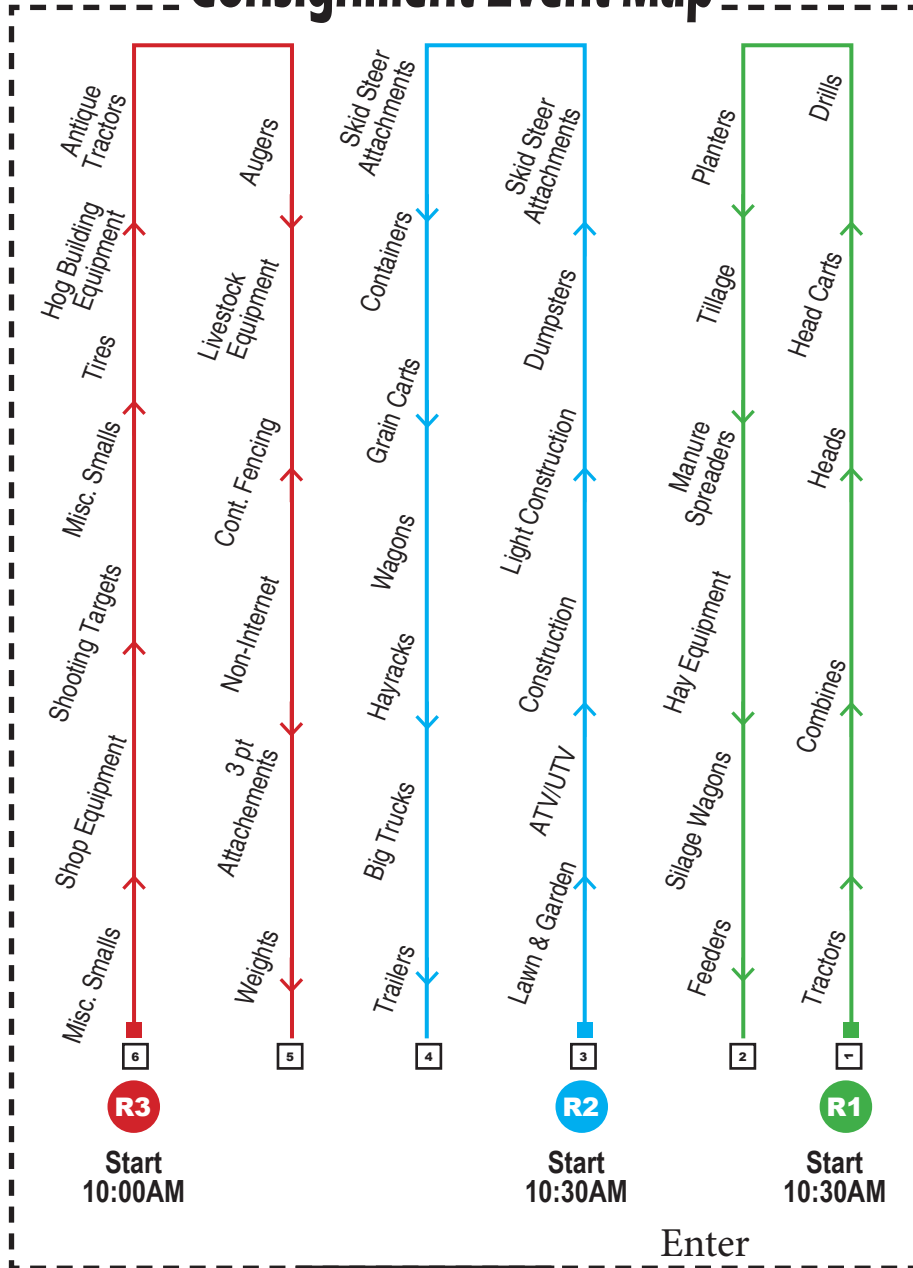

Aglron®

Mt. Pleasant, IA
December 7, 2017

There will be no loading assistance until 1PM sale day. Cars & pickups may enter the grounds at 12 noon for self-loading. All items to be removed within 7 days, unless other arrangements are made.

Consignment Event Map

PLEASE NOTE

All items to be removed within 7 days. Load out assistance after auction are: Friday, December 8th, 8am-5pm, Mon., December 11th – Thur., Dec. 14th, 8-5pm ALL other load out times are by appointment only, please call office to schedule! Any items not removed by Thursday, December 14 will be subject to storage fees of \$25.00 per item, per day. Additional loading fees will apply after Thursday December 14. Removal by appointment only and upon payment of storage & loading fees. Contact the office to arrange for removal or loading assistance at 319.385.2000.

Parking

- R1** 10:30 AM *Live Online
- R2** 10:30 AM *Live Online
- R3** 10:00 AM