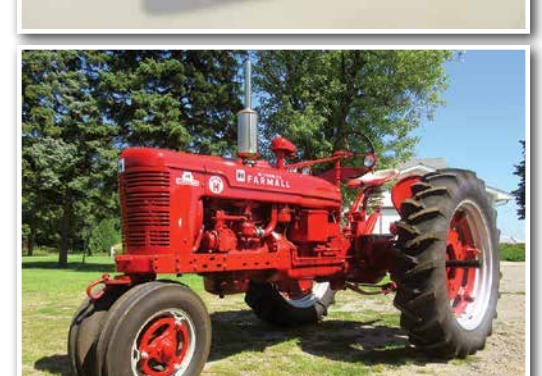

(3) International Cub, Ertl, NIB

Farmall Super AV, Special Edition, Ertl, NIB

Farmall H, Ertl

Farmall 140, 1994 Lafayette Limited Edition, Ertl, NIB

Case-IH Magnum 355, 20th Anniversary Dealer Edition

Farmall Cub, Special Edition, Ertl, NIB

Farmall 350, 1990 Red Power Round-up Winamac, Indiana Show Tractor, Ertl, NIB

Farmall 140, 1994 Lafayette Limited Edition, Ertl, NIB

IHC 1468, 1995 Lafayette Show Tractor, ROPS, NIB

IHC Farmall 706, 7th Ontario, 1992 Limited Edition Toy Show Tractor

Case-IH 9150, 4WD, 1988 Special Edition, 1/32

Case-IH semi w/MX270 & skid steer graphics, 1/64

Case-IH 2388 combine assembly kit, 1/64

Case-IH STX375, 4WD tractor assembly kit, 1/64

Case-IH STX440 Quadtrac w/disc & corn planter, 1/64

Case-IH MX285 tractor w/RC duals, 1/64

IH Farmall 460-560-660 3 piece tractor set, 1/64

Ertl 7 piece tractor set, 1/64, 60th Anniversary

IH vintage Hy-Tran oil coin bank

Case-IH AFX 8010 combine w/2 heads, 1/64, Collector Edition

Case-IH semi truck, 1/64, 100,000 Magnum

IH Farmall, 1/16, BN 2004 Iowa FFA TR

IH 460-560 4 piece tractor set, 1/64

IH Farmall M 3 piece tractor set #1, 1/64

IH 66 Series tractor, 1/64, 5th Millennium 1066 TR #10

IH 100 hi-clear tractor, 1/16, 1993 Summer Toy Show Edition

IH 66 Series tractor set #5, 1/64

IH 66 Series tractor set #7, 1/64

IH 66 Series tractor set #8, 1/64

IH 140 tractor, 1/16, 1994 Lafayette Show Edition

Case-IH 2594, 1/16, Denver Dealer Intro Edition

IH Cub #5, white/yellow, 1/16, 1991 Special Edition

IH Farmall Cub tractor, 1/16, 1989 First Edition

IH TD-25 crawler w/compactor, 1/25

(5) Old IH/Case-IH collector belt buckles

(2) IH sets of 6 oil drums, 1.5" tall

IH Hy-Tran Limited Edition 1L jug banks

IH Farmall Super H, 1/16, 2005 Farm Program Show Edition

2005 IH 966, 1/16, Ontario Toy Show Edition

2006 IH hydro 84 tractor, 1/16, Ontario Toy Show Edition

1993 IH Farmall 1206, 1/16, Ontario Toy Show Edition

1994 IH 756, 1/16, Ontario Toy Show Edition

1998 IH 656G, 1/16, Ontario Toy Show Edition

1999 IH 784, 1/16, Ontario Toy Show Edition

2000 IH 856 w/ROPS & weights, 1/16, Ontario Toy Show Edition

2001 IH 656, Gold demo, 1/16, Ontario Toy Show Edition

2002 IH 1256, 1/16, Ontario Toy Show Edition

2003 IH 806D, 1/16, Ontario Toy Show Edition

2004 IH 1203, 1/16, Ontario Toy Show Edition

2005 IH 966, 1/16, Ontario Toy Show Edition, Gold Colour 20th Anniversary Vendor Edition

Case-IH Steiger 9380 tractor, 4WD, 1/32, 1995 Dealer Show Edition

Case-IH Farmall DX33 compact tractor, 1/16

IH 856 toy riding tractor