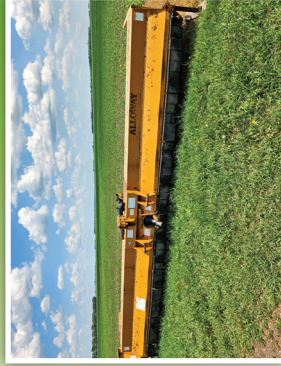

ALLOWAY STALK CHOPPER