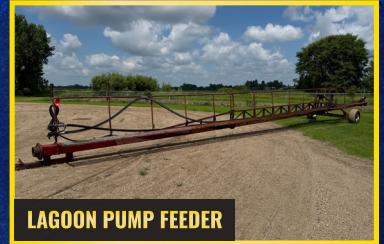

2018 HYDRO ENGINEERING

2017 HYDRO ENGINEERING

HYDRO ENGINEERING F1

2024 GEA

HOULE

MAIN LINE & DRAG LINE HOSES

ROTATOR 10 XL'S

PIVOT POWER

MANDALS SUPERMAN HVT

HOULE LAGOON AGITATOR

HYDRO ENGINEERING

LAGOON PUMP FEEDER

PREVIEW: Monday - Friday from 8:00AM to 4:00PM | LOADOUT: Monday - Friday from 8:00AM to 4:00PM

AUCTIONEER'S NOTE: After 20 years in the manure pumping business, Precision Applications operated by Dave & Josh, have decided to retire and have chosen Steffes Group to sell their clean, well maintained line of equipment on online auction. This auction features over 9.5 miles of 8" hose, 24 hose carts, 7 pumps, and a full line of manure pumping support equipment-all of which was used as recently as Spring 2025. All equipment will be located at the Steffes Group Facility in Litchfield, MN with loading assistance and loading dock available on-site for loadout.